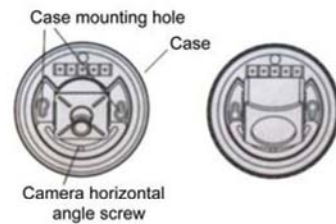

B/W DOME CAMERA

กล้องวงจรปิดสำหรับติดตั้งบนเพดาน ชนิดขาว-ดำ

Model No : VC-203D,VC-203S,VC-303S

SPECIFICATION	VC-203D	VC-203S	VC-303S
Image Sensor:	1/3" LG CCD	1/3" SONY SUPER HAD CCD	1/3" SONY SUPER HAD CCD
Effective Pixels:	CCIR: 752(H)x580(V) EIA: 510(H) x492(V)	CCIR: 752(H)x580(V) EIA: 510(H) x492(V)	CCIR: 752(H)x580(V) EIA: 510(H) x492(V)
Sensing Area:	4.9mmx3.7mm	4.9mmx3.7mm	4.9mmx3.7mm
Signal System:	CCIR/EIA	CCIR/EIA	CCIR/EIA
Horizontal Resolution:	420 TV Lines	420 TV Lines	600 TV Lines
Lens Mount:	3.6mm	3.6mm	3.6mm
Shutter Speed:	1/50(1/60)-1/100,000 sec	1/50(1/60)-1/100,000 sec	1/50(1/60)-1/100,000 sec
S/N Ratio:	more than48db	more than48db	more than48db
Minimum Illumination:	0.1Lux /F1.2	0.1Lux /F1.2	0.1Lux /F1.2
Video Output:	1.0Vp-p,75Ω	1.0Vp-p,75Ω	1.0Vp-p,75Ω
Power Requirement:	DC12V	DC12V	DC12V
Power Consumption:	100mA	100mA	100mA
Video Out:	BNC	BNC	BNC
Dimensions:	φ100mmx65mm	φ100mmx65mm	φ100mmx65mm